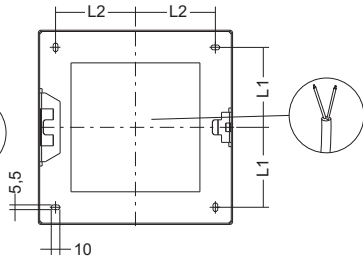

INSTRUCTION

09-3112.152
47-2015

RZB

LIGHTING

Toledo Flat
Ceiling and wall luminaires

IP40
 F
 CE

 ~ 100-240V / 50...60 Hz
 2 x 1,5mm²

	982138.002	L111, B111, H55			0,42 kg
	+ 901485.002.X	L110, B110, H3	1xLED	5W	0,22 kg
	982139.002	L173, B173, H55			0,63 kg
	+ 901486.002.X	L172, B172, H3	1xLED	9W	0,40 kg
	982140.002	L226, B226, H55			0,83 kg
	+ 901487.002.X	L225, B225, H3	1xLED	18W	0,66 kg
	982141.002	L301, B301, H55			1,37 kg
	+ 901488.002.X	L300, B300, H3	1xLED	24W	1,26 kg