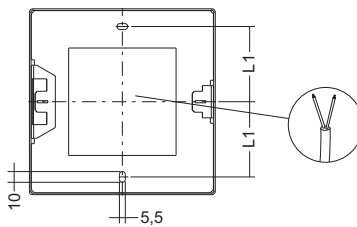

INSTRUCTION

09-3112.152
47-2015

RZB

LIGHTING

Toledo Flat
Ceiling and wall luminaires

IP40
 F
 CE

 ~ 100-240V / 50...60 Hz
 2 x 1,5mm²

	982138.002	L111, B111, H55			0,42 kg
	+ 901485.002.X	L110, B110, H3	1xLED	5W	0,22 kg
	982139.002	L173, B173, H55			0,63 kg
	+ 901486.002.X	L172, B172, H3	1xLED	9W	0,40 kg
	982140.002	L226, B226, H55			0,83 kg
	+ 901487.002.X	L225, B225, H3	1xLED	18W	0,66 kg
	982141.002	L301, B301, H55			1,37 kg
	+ 901488.002.X	L300, B300, H3	1xLED	24W	1,26 kg