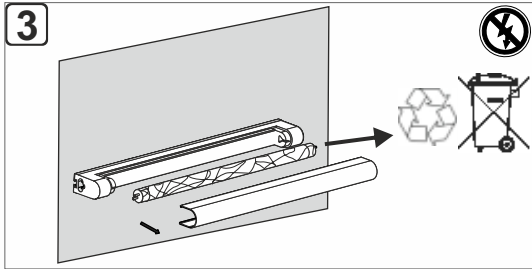

INSTRUCTION

Serie T5 | Decken- und
Wandleuchte

230-240V~/ 50/60 Hz

Article No.	Dimensions (L x B x H)	Power	Weight
451035.752.79	L 345, B 22, H 44	1xT16 (T5) 8W	260g
451036.752.79	L 575, B 22, H 44	1xT16 (T5) 13W	400g
451037.752.79	L 605, B 22, H 44	1xT16 (T5) 14W	324g
451038.752.79	L 905, B 22, H 44	1xT16 (T5) 21W	550g
451040.752.79	L 1205, B 22, H 44	1xT16 (T5) 28W	350g
451041.752.79	L 1505, B 22, H 44	1xT16 (T5) 35W	800g