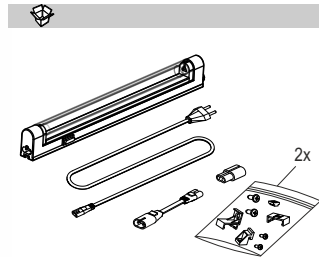

INSTRUCTION

Serie T5 | Decken- und
Wandleuchte

230-240V~/ 50/60 Hz

Article No.	Dimensions (L x B x H)	Power	Weight
451035.752.79	L 345, B 22, H 44	1xT16 (T5) 8W	260g
451036.752.79	L 575, B 22, H 44	1xT16 (T5) 13W	400g
451037.752.79	L 605, B 22, H 44	1xT16 (T5) 14W	324g
451038.752.79	L 905, B 22, H 44	1xT16 (T5) 21W	550g
451040.752.79	L 1205, B 22, H 44	1xT16 (T5) 28W	350g
451041.752.79	L 1505, B 22, H 44	1xT16 (T5) 35W	800g