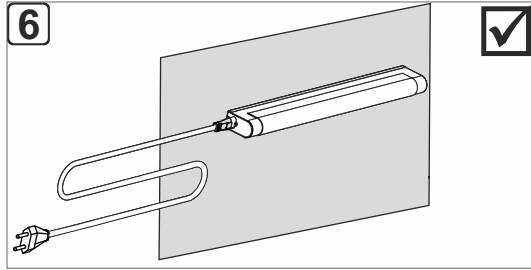

INSTRUCTION

Serie T5 | Decken- und
Wandleuchte

230-240V~/ 50/60 Hz

Article No.	Dimensions (L x B x H)	Power	Weight
451035.752.79	L 345, B 22, H 44	1xT16 (T5) 8W	260g
451036.752.79	L 575, B 22, H 44	1xT16 (T5) 13W	400g
451037.752.79	L 605, B 22, H 44	1xT16 (T5) 14W	324g
451038.752.79	L 905, B 22, H 44	1xT16 (T5) 21W	550g
451040.752.79	L 1205, B 22, H 44	1xT16 (T5) 28W	350g
451041.752.79	L 1505, B 22, H 44	1xT16 (T5) 35W	800g