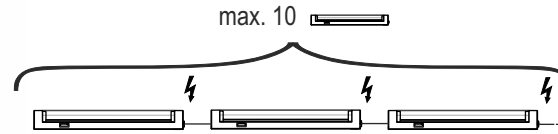

INSTRUCTION

Serie T5 | Decken- und
Wandleuchte

230-240V~/ 50/60 Hz

Article No.	Dimensions (L x B x H)	Power	Weight
451035.752.79	L 345, B 22, H 44	1xT16 (T5) 8W	260g
451036.752.79	L 575, B 22, H 44	1xT16 (T5) 13W	400g
451037.752.79	L 605, B 22, H 44	1xT16 (T5) 14W	324g
451038.752.79	L 905, B 22, H 44	1xT16 (T5) 21W	550g
451040.752.79	L 1205, B 22, H 44	1xT16 (T5) 28W	350g
451041.752.79	L 1505, B 22, H 44	1xT16 (T5) 35W	800g