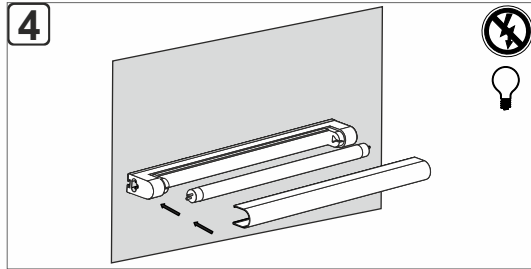

INSTRUCTION

Serie T5 | Decken- und
Wandleuchte

230-240V~/ 50/60 Hz

Article No.	Dimensions (L x B x H)	Power	Weight
451035.752.79	L 345, B 22, H 44	1xT16 (T5) 8W	260g
451036.752.79	L 575, B 22, H 44	1xT16 (T5) 13W	400g
451037.752.79	L 605, B 22, H 44	1xT16 (T5) 14W	324g
451038.752.79	L 905, B 22, H 44	1xT16 (T5) 21W	550g
451040.752.79	L 1205, B 22, H 44	1xT16 (T5) 28W	350g
451041.752.79	L 1505, B 22, H 44	1xT16 (T5) 35W	800g