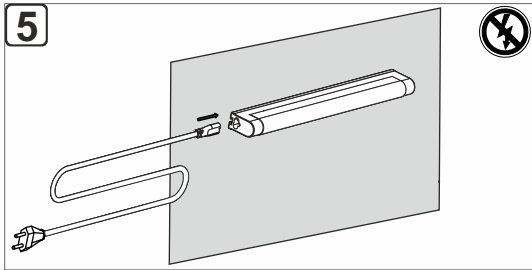

INSTRUCTION

Serie T5 | Decken- und
Wandleuchte

230-240V~/ 50/60 Hz

Article No.	Dimensions (L x B x H)	Power	Weight
451035.752.79	L 345, B 22, H 44	1xT16 (T5) 8W	260g
451036.752.79	L 575, B 22, H 44	1xT16 (T5) 13W	400g
451037.752.79	L 605, B 22, H 44	1xT16 (T5) 14W	324g
451038.752.79	L 905, B 22, H 44	1xT16 (T5) 21W	550g
451040.752.79	L 1205, B 22, H 44	1xT16 (T5) 28W	350g
451041.752.79	L 1505, B 22, H 44	1xT16 (T5) 35W	800g