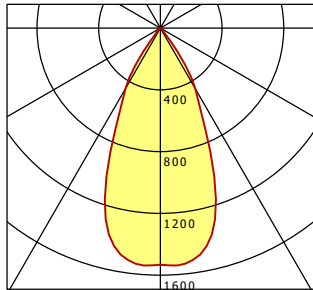

# BTN-A 301.30.50

Button 300 Surface-Mounted (1xLED 14W 830/3000K 1370lm 50 °)

— C0/C180 cd / 1000 lm

	C0	C90	C180	C270
0°	1533	1533	1533	1533
15°	1337	1337	1337	1337
30°	452	452	452	452
45°	18	18	18	18
60°	7	7	7	7
75°	5	5	5	5
90°	0	0	0	0
cd / 1000 lm				

Offset [m] Cone width [m] Illuminance [lx]

<b>η</b>	LED
Efficiency	98 lm/W
Direct/Indirect	↓ 100% / ↑ 0%
System Power	14 W
<b>UGR</b>	X=4H, Y=8H
Reflection factors	70/50/20
UGR C0/C180	18.4
UGR C90/C270	18.4
CIE Flux Codes	97 99 100 100 100
Ra/CRI	>80