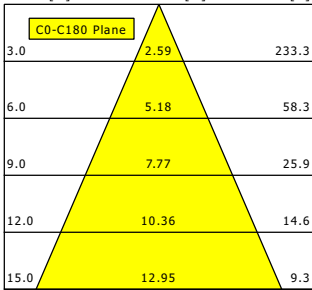

# BTN-A 301.30.50

Button 300 Surface-Mounted (1xLED 14W 830/3000K 1370lm 50 °)

— C0/C180 cd / 1000 lm

	C0	C90	C180	C270
0°	1533	1533	1533	1533
15°	1337	1337	1337	1337
30°	452	452	452	452
45°	18	18	18	18
60°	7	7	7	7
75°	5	5	5	5
90°	0	0	0	0
cd / 1000 lm				

Offset [m] Cone width [m] Illuminance [lx]

<b>η</b>	LED
Efficiency	98 lm/W
Direct/Indirect	↓ 100% / ↑ 0%
System Power	14 W
<b>UGR</b>	X=4H, Y=8H
Reflection factors	70/50/20
UGR C0/C180	18.4
UGR C90/C270	18.4
CIE Flux Codes	97 99 100 100 100
Ra/CRI	>80