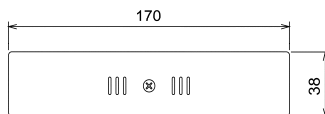

Specifications	LED Surface-Mounted Luminaire	
Type	LED Panel surface-mounted 170 Q dim C	
Part no.	1561241011	1561241012
Light colour	neutral white	warm white
Light temperature	ca. 4000 K	ca. 3000 K
Light source	SMD-LED	
Beam angle	120°	
Dimensions (LxWxH)	170x170x38 mm	
Light portal opening (LxW)	130x130 mm	
Weight	500 g	
Material	aluminium white painted/PMMA diffuser	
Luminous flux	ca. 630 lm	ca. 620 lm
Energy efficiency class	A++ to A	
Colour rendering	Ra >80	
Colour distance (MacAdam)	3 SDCM	
Safety class	III	
Protection class	IP20	
Rated power of the luminaire	10W	
Rated voltage of the LED driver	230V AC 50/60Hz	
Rated current of the LED driver	max. 0.065A	
Rated power of the LED driver	12W	
Only for indoor use	yes	
Safety class	II, SELV	
Independent LED driver	yes	
Dimmable	trailing edge dimmer 20-100%	
Test marks	F, MM	
Connection of luminaire	connecting cable with plug-system	
Ceiling mounting	mounting bracket	
Lifetime	50.000 h (L ₈₀ B ₁₀)	
Test marks	MM	
Installation note	suitable for direct mounting on normal flammable surfaces	